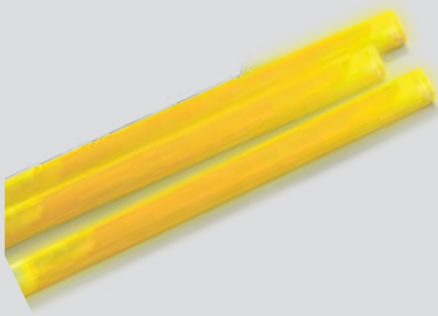

10" REFILL SNAPLIGHT & TAMPER PINS

9-00351PF

Duration: 4 Hours | Includes 40pcs 10" (25cm) yellow SnapLights

9-00352PF

Duration: 4 Hours | Includes 200pcs 10" (25cm) yellow SnapLights

9-00354

Includes 25pcs Tamper pins